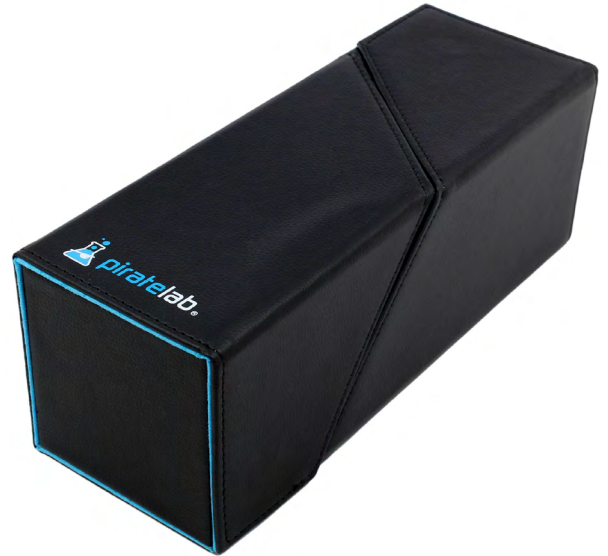

The Slice Series deck boxes snap close with strong magnets, securely holding cards in place in bags and while traveling.

The 240-Card Slice Box's two compartments each hold 110 double-sleeved cards or 130 single-sleeved cards.

There's room for your dice too; one of the compartments includes a removable dice box.

DIMENSIONS

- Overall size: 10.25" x 3.75" x 3.75"

CAPACITY

- 260 single-sleeved cards or 220 double-sleeved cards
- Removable dice container

FEATURES

- Two separate compartments and a removable dice box
- Heavy-duty faux-leather exterior
- Micro suede interior
- Strong magnets ensure the box doesn't open in your bag

240-CARD BOXES

PRODUCT: 240 CARD SLICE DECK BOX
COLOR: BLACK
SKU: PL20322CBZ

PRODUCT: 240 CARD SLICE DECK BOX
COLOR: SILVER
SKU: PL89220CBZ

120-CARD BOX

FEATURES

- Overall size: 3.4" x 4.2" x 4"
- Holds 150 single-sleeved cards or 120 double-sleeved cards
- Strong magnetic closure