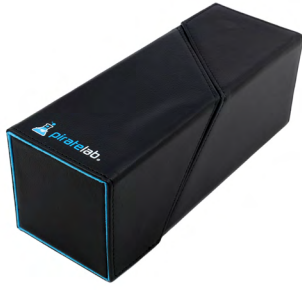

The Slice Series deck boxes snap close with strong magnets, securely holding cards in place in bags and while traveling.

The 240-Card Slice Box's two compartments each hold 110 double-sleeved cards or 130 single-sleeved cards.

There's room for your dice too; one of the compartments includes a removable dice box.

DIMENSIONS

- Overall size: 10.25" x 3.75" x 3.75"

CAPACITY

- 260 single-sleeved cards or 220 double-sleeved cards
- Removable dice container

FEATURES

- Two separate compartments and a removable dice box
- Heavy-duty faux-leather exterior
- Micro suede interior
- Strong magnets ensure the box doesn't open in your bag

240-CARD BOXES

PRODUCT: 240 CARD SLICE DECK BOX
COLOR: BLACK
SKU: PL20322CBZ

PRODUCT: 240 CARD SLICE DECK BOX
COLOR: SILVER
SKU: PL89220CBZ

120-CARD BOX

FEATURES

- Overall size: 3.4" x 4.2" x 4"
- Holds 150 single-sleeved cards or 120 double-sleeved cards
- Strong magnetic closure